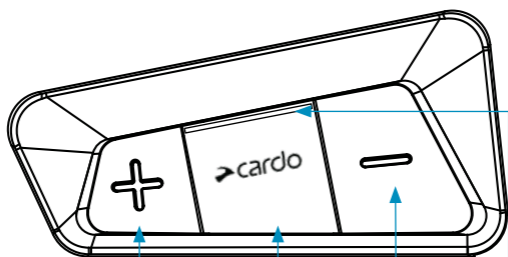

+ עוצמת שמע +
Volume +

אינטרקום/מדיה
Intercom
Media

- עוצמת שמע -
Volume -

LED Indicator
נורית אינדיקציה LED

Press & Hold
לחיצה ממושכת
של 2 שניות

Number of Taps
לחיצה בודדת